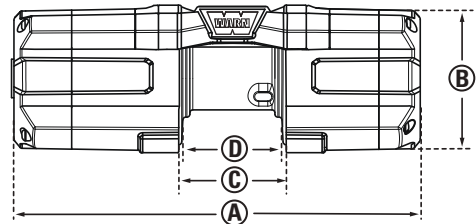

- (A) 13.31" (338.1mm)
- (B) 4.80" (122mm)
- (C) 3.47" (88.3mm)
- (D) 3.30" (83.9mm)

Mounting bolt pattern: 3.0" x 4.87" (76mm x 124mm)

WARN INDUSTRIES, INC.

12900 S.E. Capps Road, Clackamas, OR USA 97015-8903 warn.com