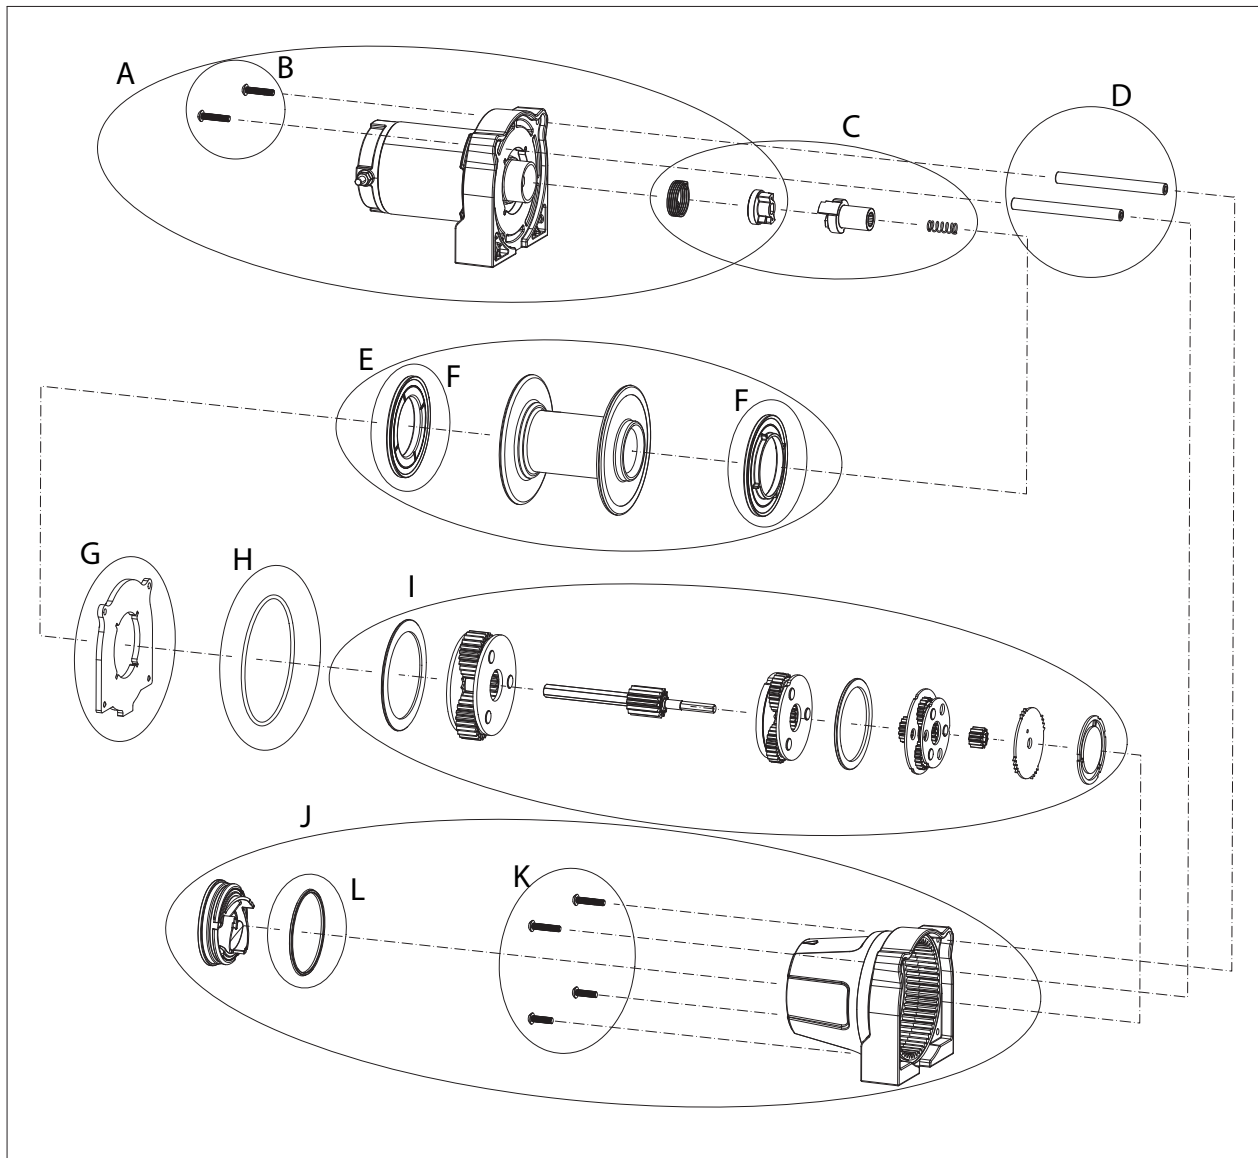

VRX

M

S

T

U

V

W

X