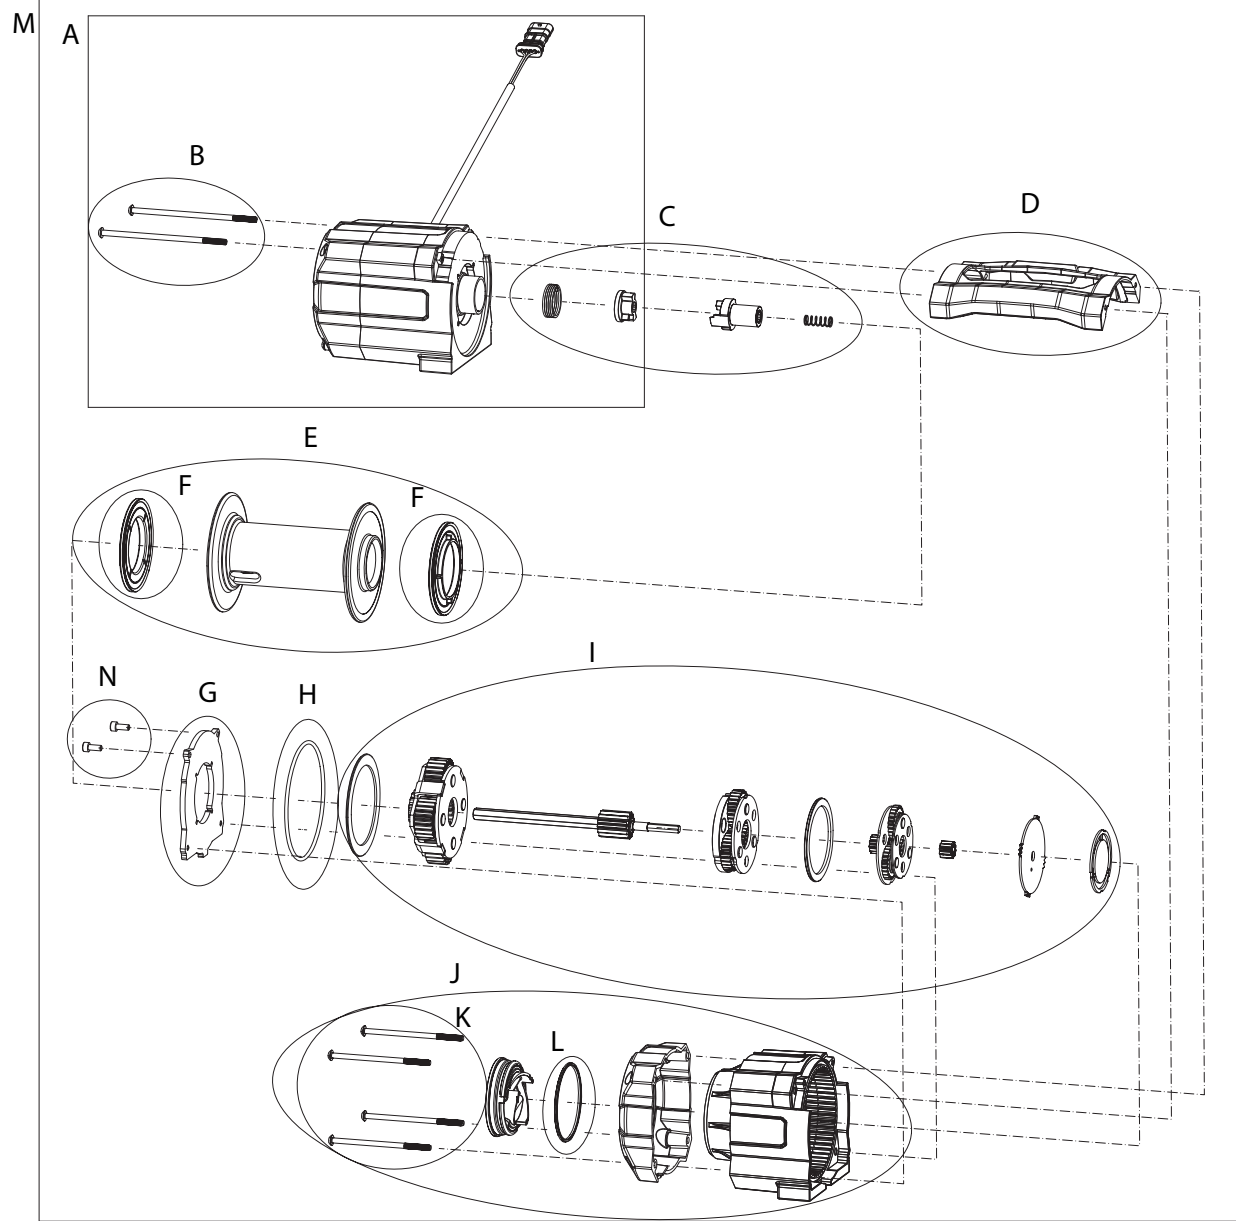

AXON

ACCESSORY KIT	DESCRIPTION	MAJOR PARTS
1*	WIRED REMOTE UPGRADE KIT	Q
2	EXTENDED POWER CABLE KIT (<i>Black & Red 140"</i>)	NOT SHOWN
4	SYNTHETIC ROPE UPGRADE KIT	P,T
SERVICE KIT	DESCRIPTION	MAJOR PARTS
7	DASH SWITCH AND HANDLEBAR HOLDER	U
8	WIRED REMOTE	Q
9	REPLACEMENT POWER CABLE (<i>Black & Red</i>)	NOT SHOWN
12	ELECTRICAL BOOTS (QTY 4)	NOT SHOWN
13	ROLLER FAIRLEAD REPLACEMENT	R
14	WIRE ROPE REPLACEMENT	O
15	HAWSE FAIRLEAD REPLACEMENT	P
16	SYNTHETIC ROPE REPLACEMENT	T
17**	HOOK W/ STRAP REPLACEMENT	S
18	LABEL REPLACEMENT	NOT SHOWN
19	MOUNTING HARDWARE	NOT SHOWN
20	SEAL REPLACEMENT KIT	F, H, L
21	BRAKE SERVICE KIT	C
22	DRUM REPLACEMENT	E
23	TIE PLATE REPLACEMENT	B, D, K
24	TRANSMISSION SERVICE KIT	I
25	TRANSMISSION HOUSING REPLACEMENT	J, G, N
26	MOTOR REPLACEMENT	A, F
27	SERVICE WINCH	M

* *Harness not shown*

** *Strap and pin not shown*